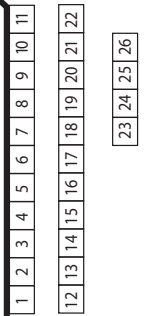

With many thanks to Jim Durrant for drawing the seating plan that this is based on.